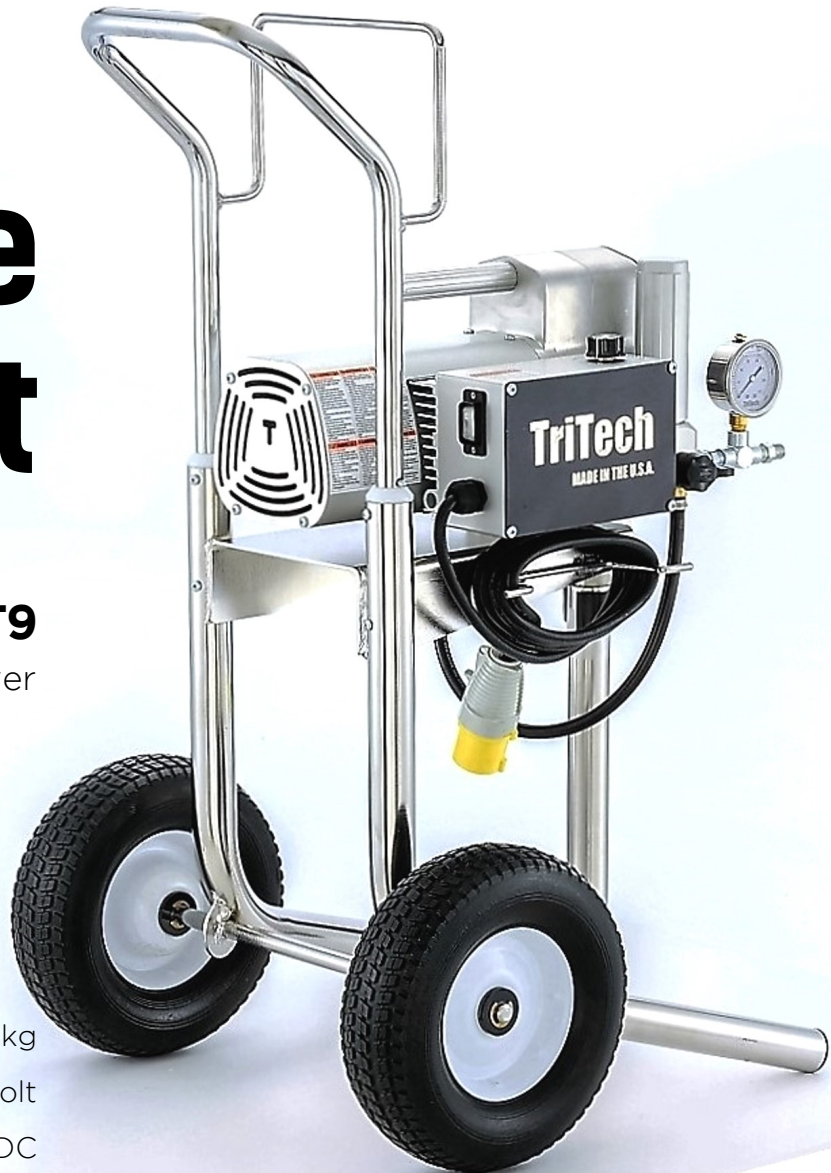

TriTechAirless.com

**T9**

**TriTech T9**

Electric  
Airless  
Sprayer

Max tip  
**0.031"**

Litres/min  
**3.97**

T7 Cart **600-853**

TriTechAirless.com **T9**

### TriTech T9

Electric Airless Sprayer

**Max tip** 0.031"

**Flow/minute** 3.97 litres

**MWP** 227 bar / 3300 psi

**Weight** 43.1kg

**Power** Single phase 110 volt

**Motor** 1565 watt PMDC