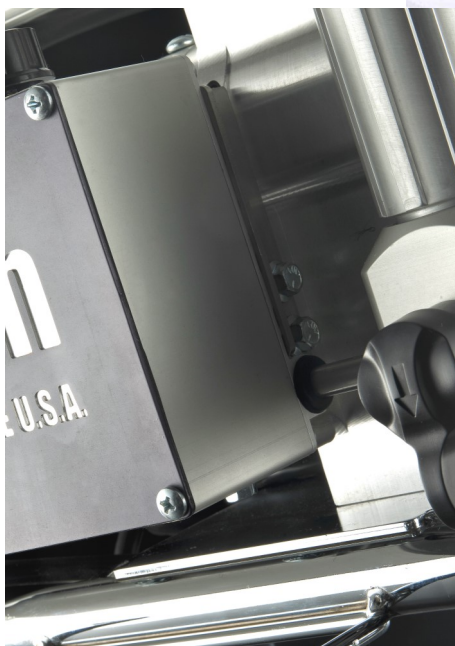

TriTechAirless.com **T9**

**the
best**

TriTech T9

Electric Airless Sprayer

Max tip 0.031"

Flow/minute 3.97 litres

MWP 227 bar / 3300 psi

Weight 43.1kg

Power Single phase 110 volt

Motor 1565 watt PMDC